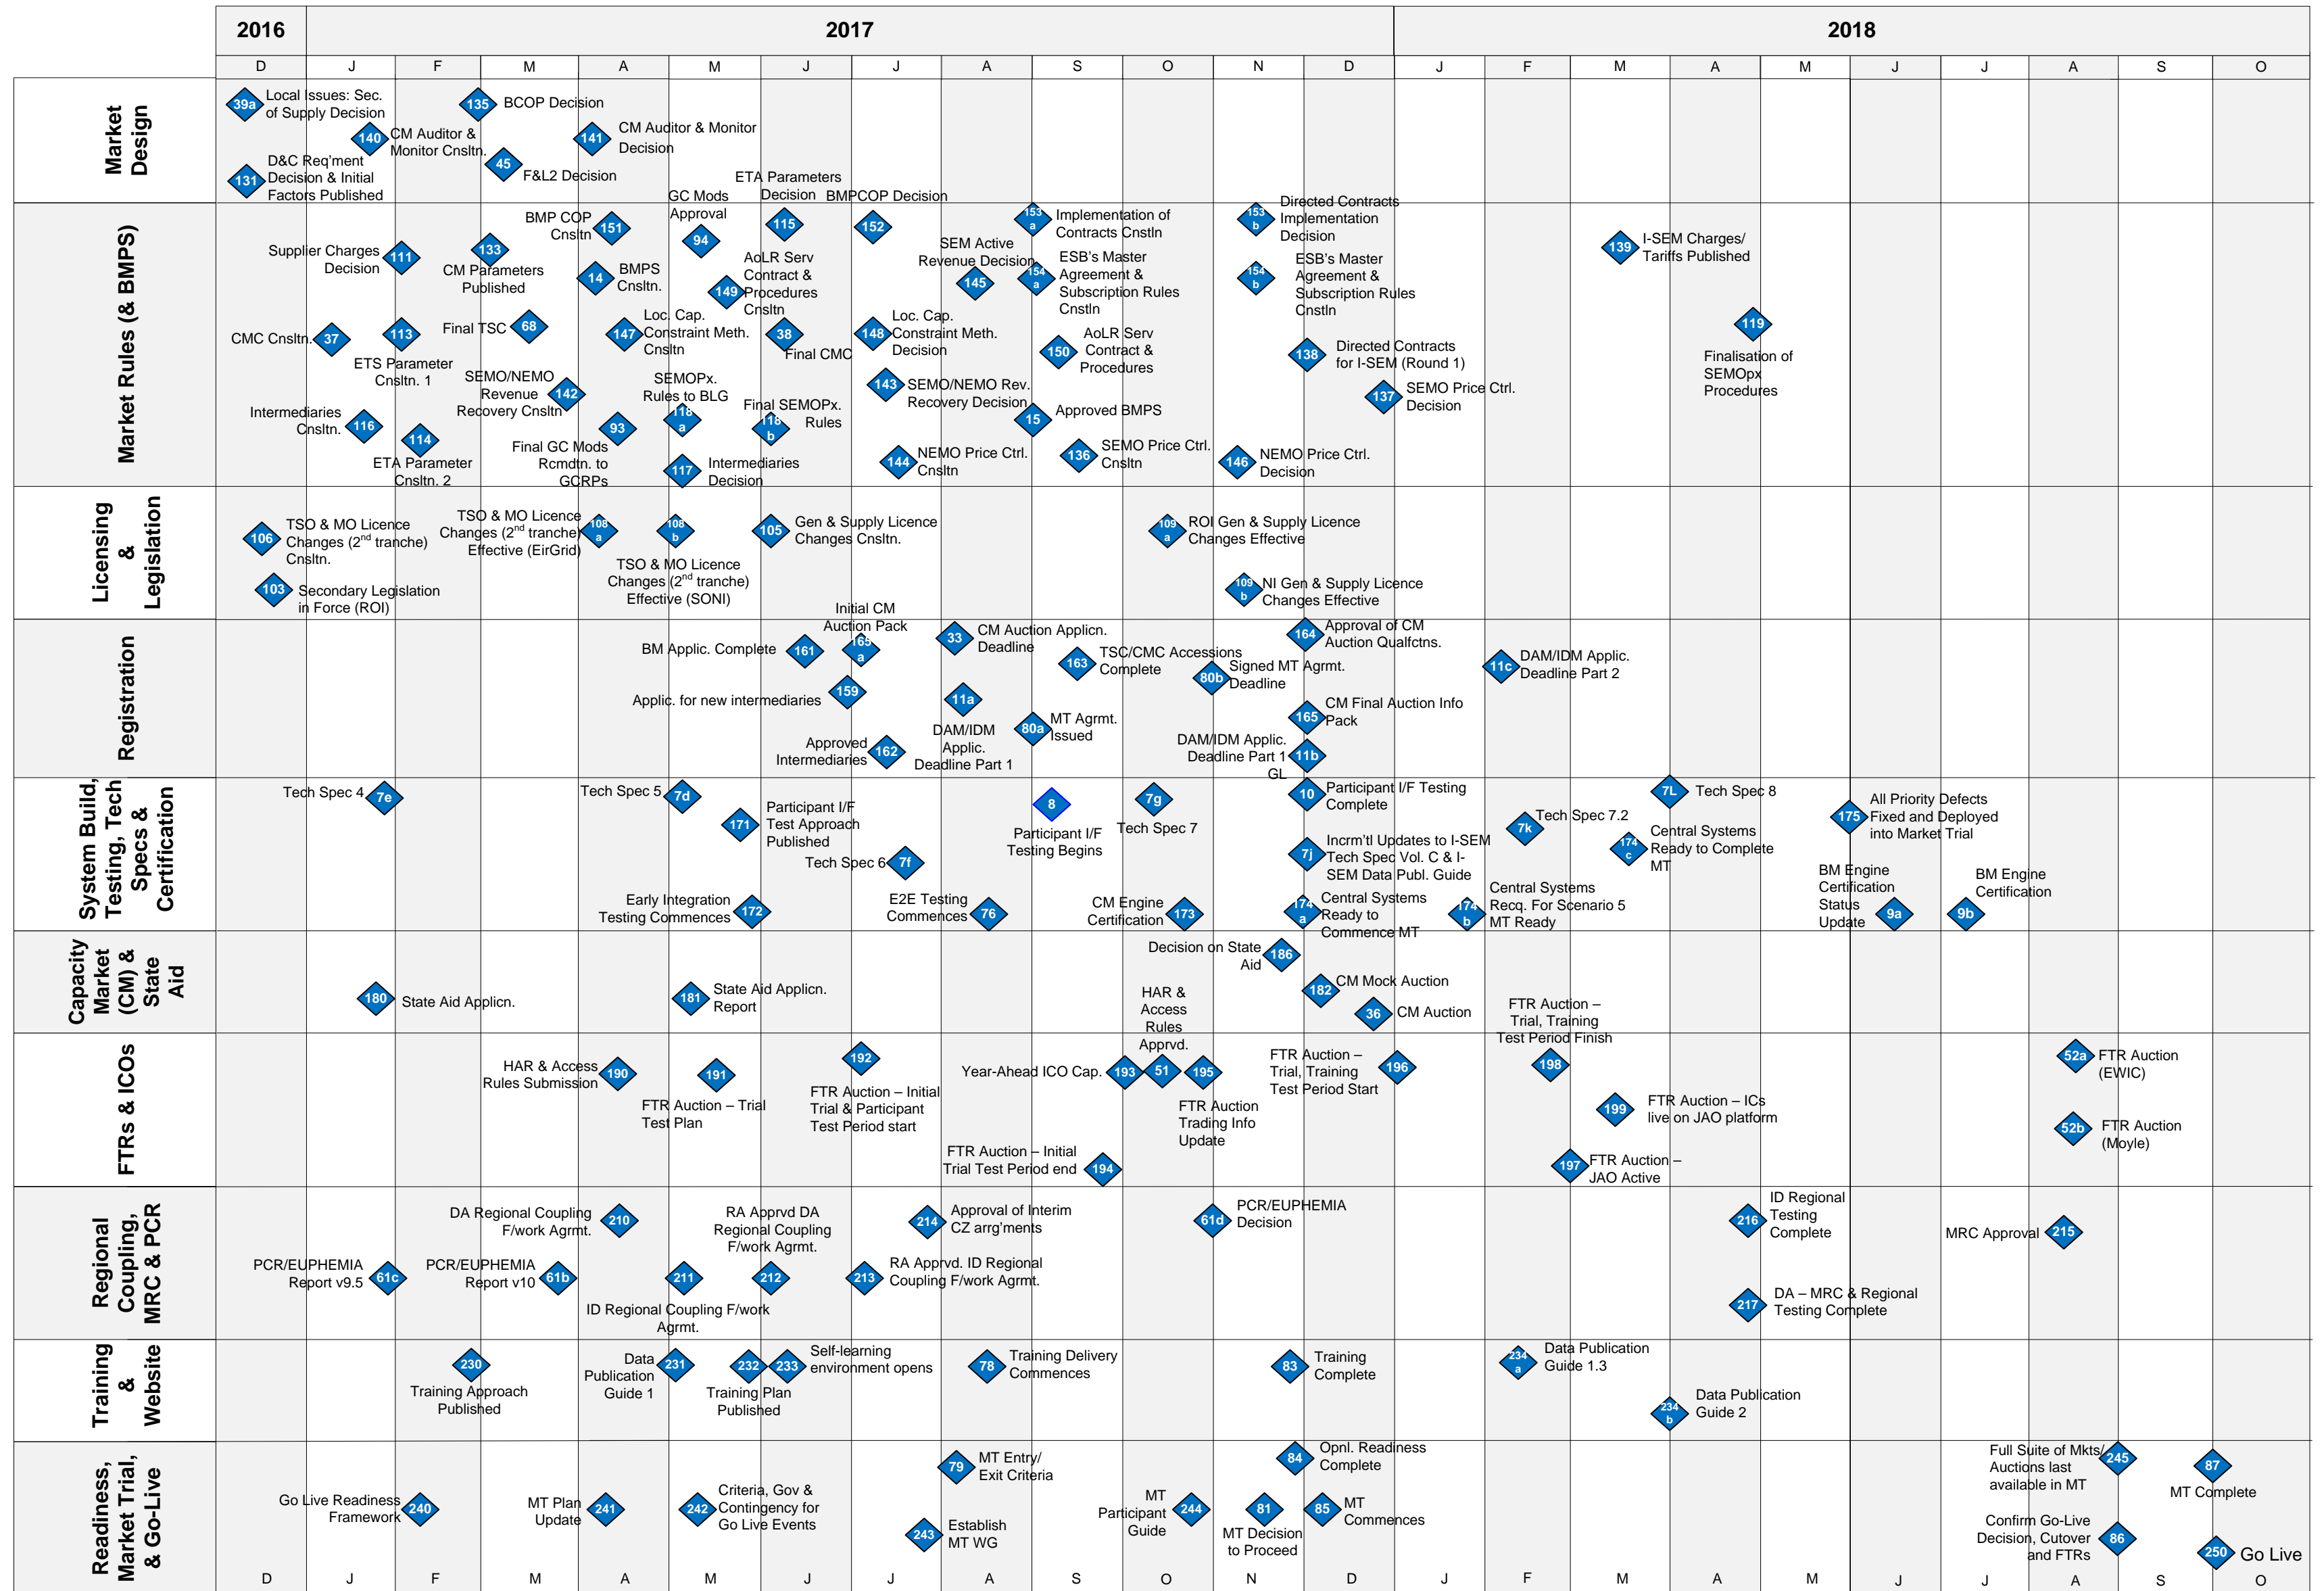

Legend

-  Milestone completed
-  Milestone on track
-  Milestone at risk
-  Milestone late / has new expected date
-  Milestone subject to a Change Request (*=new)
-  Completed CR Milestone

Pending Change Requests
N/A

I-SEM Level 2 Plan
01 October 2018
Version 87

Full Suite of Mkts/ Auctions last available in MT
Confirm Go-Live Decision, Cutover and FTRs
Go Live